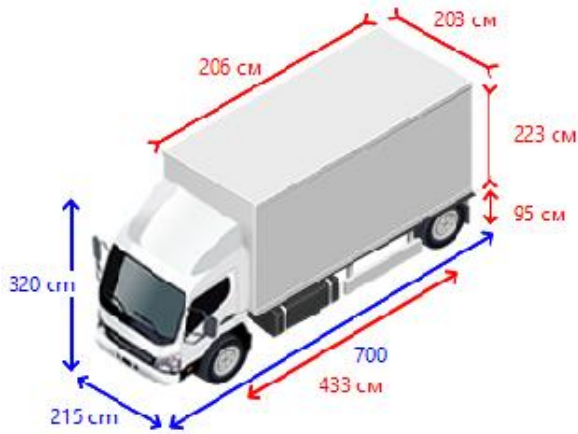

KLEYN VANS

KLEYN GROUP   **KLEYN** TRUCKS   **KLEYN** TRAILERS   **KLEYN** SERVICES

Kleyn Vans B.V.®
P.O. Box 3
4214 ZJ Vuren
Zeiving 12
4214 KT Vuren
The Netherlands

IBAN: NL32RABO0317847430
SWIFT/BIC: RABONL2U

KvK 11044363
BTW/VAT NL807901337B01

o

/

: 195/75R16,0

: 195/75R16,0