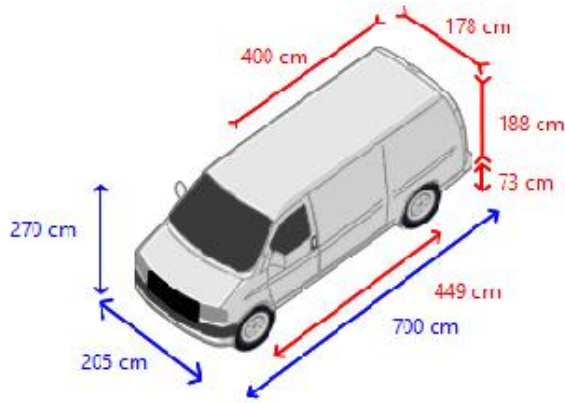

Dimensions

KLEYN VANS

KLEYN GROUP   KLEYN TRUCKS   KLEYN TRAILERS   KLEYN SERVICES

Kleyn Vans B.V.®
P.O. Box 3
4214 ZJ Vuren
Zeiving 12
4214 KT Vuren
The Netherlands

IBAN: NL32RABO0317847430
SWIFT/BIC: RABONL2U

KvK 11044363
BTW/VAT NL807901337B01

Inspection report

Chassis

Dashboard display codes

Electrical

Cabin

Internal

External

Steering column

Suspension

Chassis

Brakes

Drivetrain

Engine, general

Cooling system

Fuel system

Exhaust system

Greasing system

Gearbox

Clutch

Drivetrain

Superstructure

Internal condition

External condition

Tyres/Wheels

Tyres

Tires and axles

Tire size: 205/75R16,0
coil spring suspension
Disc brakes

Tire size: 205/75R16,0
spring suspension
Disc brakes

Contact information

info@kleyn.com
Tel: +31 183 668 444

Legenda for inspection report

Very good state
 Good state
 Reasonable state
 Moderate state
 Does not meet requirements