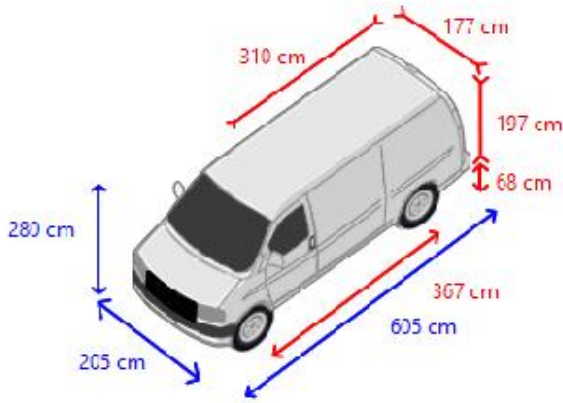

Dimensions

KLEYN VANS

KLEYN GROUP **KLEYN** TRUCKS **KLEYN** TRAILERS **KLEYN** SERVICES

Kleyn Vans B.V.®
P.O. Box 3
4214 ZJ Vuren
Zeiving 12
4214 KT Vuren
The Netherlands

IBAN: NL32RABO0317847430
SWIFT/BIC: RABONL2U

KvK 11044363
BTW/VAT NL807901337B01

Inspection report

Chassis

Dashboard display codes

Electrical

Cabin

Internal

External

Steering column

Suspension

Chassis

Brakes

Drivetrain

Engine, general

Cooling system

Fuel system

Exhaust system

Greasing system

Gearbox

Clutch

Drivetrain

Superstructure

Internal condition

External condition

Tyres/Wheels

Tyres

Tires and axles

Tire size: 235/65R16,0
spring suspension
Disc brakes

Tire size: 235/65R16,0
spring suspension
Disc brakes

Contact information

info@kleyn.com
Tel: +31 183 668 444

Legenda for inspection report

Very good state
 Good state
 Reasonable state
 Moderate state
 Does not meet requirements