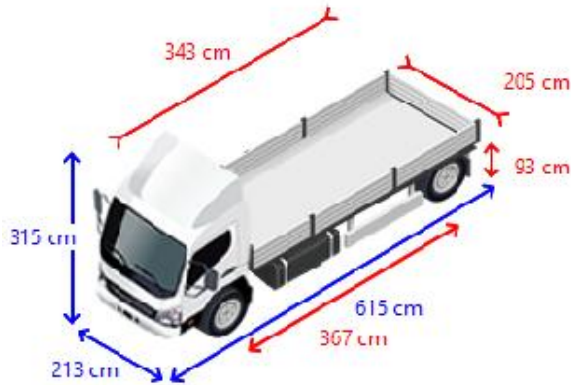

Dimensions

KLEYN VANS

KLEYN GROUP **KLEYN** TRUCKS **KLEYN** TRAILERS **KLEYN** SERVICES

Kleyn Vans B.V.®
P.O. Box 3
4214 ZJ Vuren
Zeiving 12
4214 KT Vuren
The Netherlands

IBAN: NL32RABO0317847430
SWIFT/BIC: RABONL2U

KvK 11044363
BTW/VAT NL807901337B01

Inspection report

Chassis

Dashboard display codes

Electrical

Cabin

Internal

External

Steering column

Suspension

Chassis

Brakes

Drivetrain

Engine, general

Cooling system

Fuel system

Exhaust system

Greasing system

Gearbox

Clutch

Drivetrain

Superstructure

Internal condition

External condition

Tyres/Wheels

Tyres

Tires and axles

Tire size: 235/65R16,0
spring suspension
Disc brakes

Tire size: 235/65R16,0
spring suspension
Disc brakes

Contact information

info@kleyn.com
Tel: +31 183 668 444

Legenda for inspection report

Very good state
 Good state
 Reasonable state
 Moderate state
 Does not meet requirements