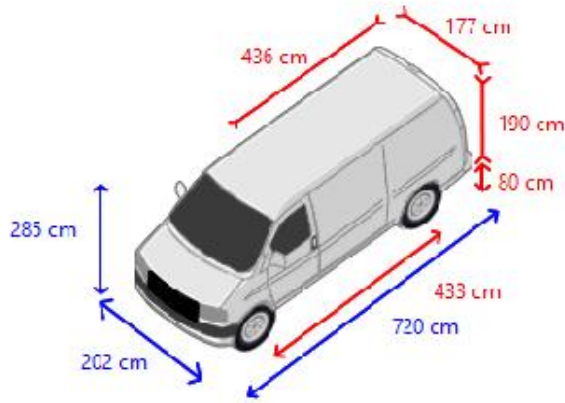

Dimensions

KLEYN VANS

KLEYN GROUP   KLEYN TRUCKS   KLEYN TRAILERS   KLEYN SERVICES

Kleyn Vans B.V.®
P.O. Box 3
4214 ZJ Vuren
Zeiving 12
4214 KT Vuren
The Netherlands

IBAN: NL32RABO0317847430
SWIFT/BIC: RABONL2U

KvK 11044363
BTW/VAT NL807901337B01

Inspection report

Chassis

Dashboard display codes

Electrical

Cabin

Internal

External

Steering column

Suspension

Chassis

Brakes

Drivetrain

Engine, general

Cooling system

Fuel system

Exhaust system

Greasing system

Gearbox

Clutch

Drivetrain

Superstructure

Internal condition

External condition

Tyres/Wheels

Tyres

Tires and axles

Tire size: 235/65R16,0
spring suspension
Disc brakes

Tire size: 235/65R16,0
spring suspension
Disc brakes

Contact information

info@kleyn.com
Tel: +31 183 668 444

Legenda for inspection report

Very good state
 Good state
 Reasonable state
 Moderate state
 Does not meet requirements