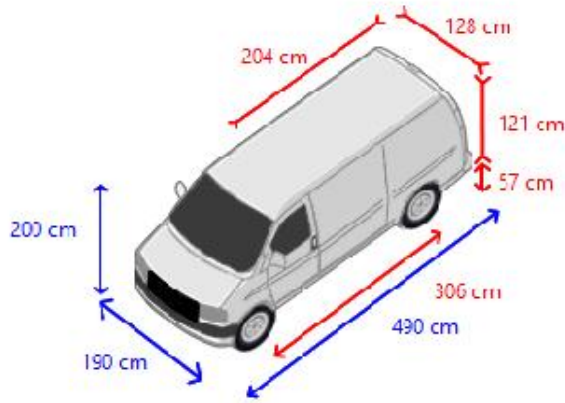

Dimensions

KLEYN VANS

KLEYN GROUP   KLEYN TRUCKS   KLEYN TRAILERS   KLEYN SERVICES

Kleyn Vans B.V.®
P.O. Box 3
4214 ZJ Vuren
Zeiving 12
4214 KT Vuren
The Netherlands

IBAN: NL32RABO0317847430
SWIFT/BIC: RABONL2U

KvK 11044363
BTW/VAT NL807901337B01

Inspection report

Chassis

Dashboard display codes

Electrical

Cabin

Internal

External

Steering column

Suspension

Chassis

Brakes

Drivetrain

Engine, general

Cooling system

Fuel system

Exhaust system

Greasing system

Gearbox

Clutch

Drivetrain

Superstructure

Internal condition

External condition

Tyres/Wheels

Tyres

Tires and axles

1
Tire size: 215/55R16,0
coil spring suspension
Disc brakes

2
Tire size: 215/55R16,0
coil spring suspension
Disc brakes

Contact information

info@kleyn.com
Tel: +31 183 668 444

Legenda for inspection report

Very good state
 Good state
 Reasonable state
 Moderate state
 Does not meet requirements