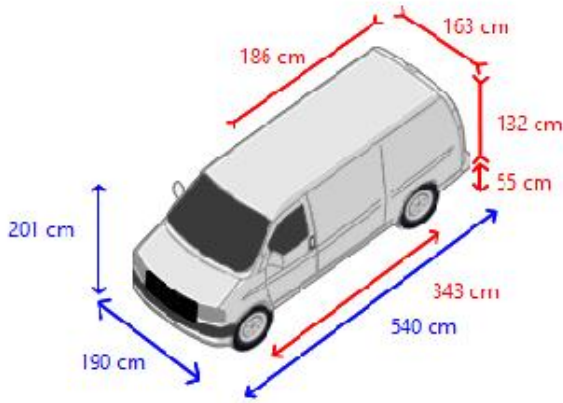

Dimensions

KLEYN VANS

KLEYN GROUP   KLEYN TRUCKS   KLEYN TRAILERS   KLEYN SERVICES

Kleyn Vans B.V.®
P.O. Box 3
4214 ZJ Vuren
Zeiving 12
4214 KT Vuren
The Netherlands

IBAN: NL32RABO0317847430
SWIFT/BIC: RABONL2U

KvK 11044363
BTW/VAT NL807901337B01

Inspection report

Chassis

Dashboard display codes

Electrical

Cabin

Internal

External

Steering column

Suspension

Chassis

Brakes

Drivetrain

Engine, general

Cooling system

Fuel system

Exhaust system

Greasing system

Gearbox

Clutch

Drivetrain

Superstructure

Internal condition

External condition

Tyres/Wheels

Tyres

Tires and axles

Tire size: 225/55R17,0
coil spring suspension
Disc brakes

Tire size: 225/55R17,0
coil spring suspension
Disc brakes

Contact information

info@kleyn.com
Tel: +31 183 668 444

Legenda for inspection report

Very good state
 Good state
 Reasonable state
 Moderate state
 Does not meet requirements