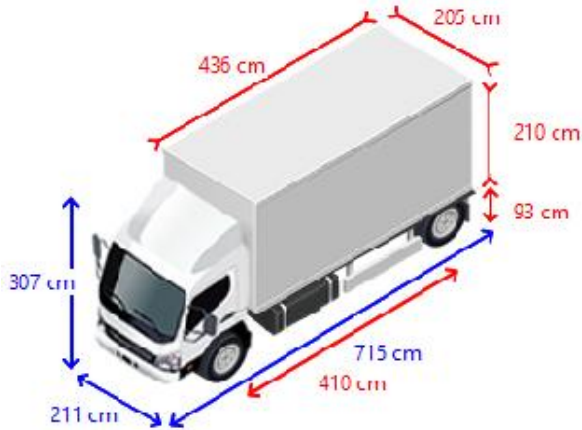

Dimensions

KLEYN VANS

KLEYN GROUP   KLEYN TRUCKS   KLEYN TRAILERS   KLEYN SERVICES

Kleyn Vans B.V.®
P.O. Box 3
4214 ZJ Vuren
Zeiving 12
4214 KT Vuren
The Netherlands

IBAN: NL32RABO0317847430
SWIFT/BIC: RABONL2U

KvK 11044363
BTW/VAT NL807901337B01

Inspection report

Chassis

Dashboard display codes

Electrical

Cabin

Internal

External

Steering column

Suspension

Chassis

Brakes

Drivetrain

Engine, general

Cooling system

Fuel system

Exhaust system

Greasing system

Gearbox

Clutch

Drivetrain

Superstructure

Internal condition

External condition

Taillift

Controls

System

Tyres/Wheels

Tyres

Tires and axles

Tire size: 195/75R16,0
torsion spring suspension
Disc brakes

Tire size: 195/75R16,0
spring suspension
Disc brakes

Contact information

info@kleyn.com
Tel: +31 183 668 444

Legenda for inspection report

Very good state
 Good state
 Reasonable state
 Moderate state
 Does not meet requirements