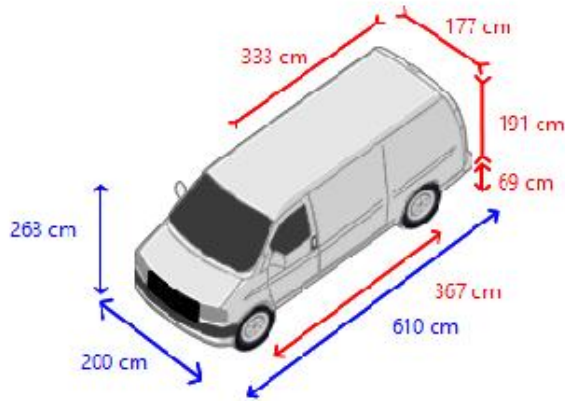

Dimensions

KLEYN VANS

KLEYN GROUP **KLEYN** TRUCKS **KLEYN** TRAILERS **KLEYN** SERVICES

Kleyn Vans B.V.®
P.O. Box 3
4214 ZJ Vuren
Zeiving 12
4214 KT Vuren
The Netherlands

IBAN: NL32RABO0317847430
SWIFT/BIC: RABONL2U

KvK 11044363
BTW/VAT NL807901337B01

Inspection report

Chassis

Dashboard display codes

Electrical

Cabin

Internal

External

Steering column

Suspension

Chassis

Brakes

Drivetrain

Engine, general

Cooling system

Fuel system

Exhaust system

Greasing system

Gearbox

Clutch

Drivetrain

Superstructure

Internal condition

External condition

Tyres/Wheels

Tyres

Tires and axles

Tire size: 235/65R16,0
spring suspension
Disc brakes

Tire size: 235/65R16,0
spring suspension
Disc brakes

Contact information

info@kleyn.com
Tel: +31 183 668 444

Legenda for inspection report

Very good state
 Good state
 Reasonable state
 Moderate state
 Does not meet requirements