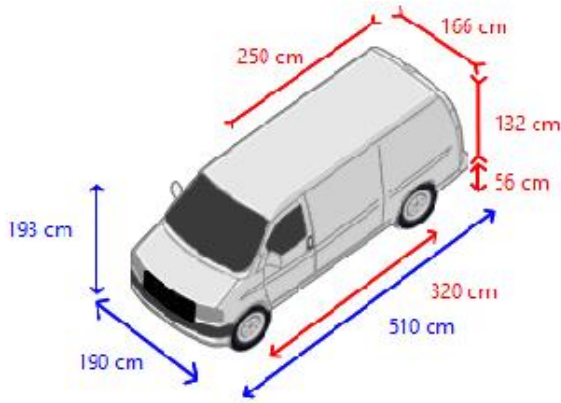

Dimensions

KLEYN VANS

KLEYN GROUP   KLEYN TRUCKS   KLEYN TRAILERS   KLEYN SERVICES

Kleyn Vans B.V.®
P.O. Box 3
4214 ZJ Vuren
Zeiving 12
4214 KT Vuren
The Netherlands

IBAN: NL32RABO0317847430
SWIFT/BIC: RABONL2U

KvK 11044363
BTW/VAT NL807901337B01

Inspection report

Chassis

Dashboard display codes

Electrical

Cabin

Internal

External

Steering column

Suspension

Chassis

Brakes

Drivetrain

Engine, general

Cooling system

Fuel system

Exhaust system

Greasing system

Gearbox

Clutch

Drivetrain

Superstructure

Internal condition

External condition

Tyres/Wheels

Tyres

Tires and axles

Tire size: 205/65R16,0
coil spring suspension
Disc brakes

Tire size: 205/65R16,0
coil spring suspension
Disc brakes

Contact information

info@kleyn.com
Tel: +31 183 668 444

Legenda for inspection report

Very good state
 Good state
 Reasonable state
 Moderate state
 Does not meet requirements