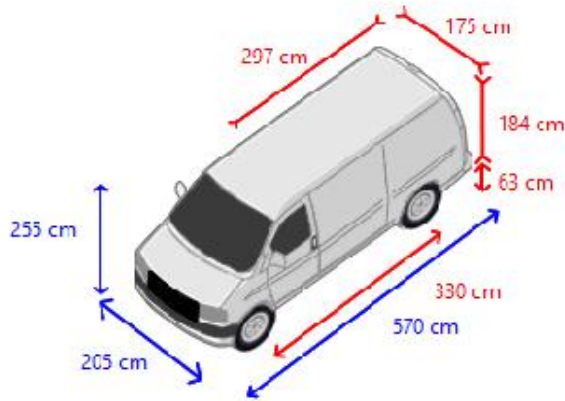

Dimensions

KLEYN VANS

KLEYN GROUP   KLEYN TRUCKS   KLEYN TRAILERS   KLEYN SERVICES

Kleyn Vans B.V.®
P.O. Box 3
4214 ZJ Vuren
Zeiving 12
4214 KT Vuren
The Netherlands

IBAN: NL32RABO0317847430
SWIFT/BIC: RABONL2U

KvK 11044363
BTW/VAT NL807901337B01

Inspection report

Chassis

Dashboard display codes

Electrical

Cabin

Internal

External

Steering column

Suspension

Chassis

Brakes

Drivetrain

Engine, general

Cooling system

Fuel system

Exhaust system

Greasing system

Gearbox

Clutch

Drivetrain

Superstructure

Internal condition

External condition

Tyres/Wheels

Tyres

Tires and axles

Tire size: 235/65R16,0
coil spring suspension
Disc brakes

Tire size: 235/65R16,0
spring suspension
Disc brakes

Contact information

info@kleyn.com
Tel: +31 183 668 444

Legenda for inspection report

Very good state
Good state
Reasonable state
Moderate state
Does not meet requirements