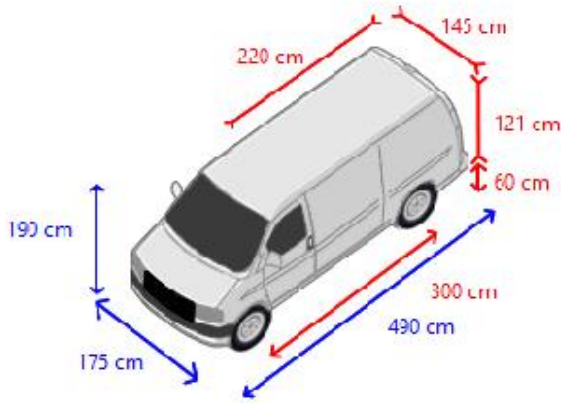

Dimensions

KLEYN VANS

KLEYN GROUP TRUCKS TRAILERS SERVICES

Kleyn Vans B.V.®
P.O. Box 3
4214 ZJ Vuren
Zeiving 12
4214 KT Vuren
The Netherlands

IBAN: NL32RABO0317847430
SWIFT/BIC: RABONL2U

KvK 11044363
BTW/VAT NL807901337B01

Inspection report

Chassis

Dashboard display codes

Electrical

Cabin

Internal

External

Steering column

Suspension

Chassis

Brakes

Drivetrain

Engine, general

Cooling system

Fuel system

Exhaust system

Greasing system

Gearbox

Clutch

Drivetrain

Superstructure

Internal condition

External condition

Tyres/Wheels

Tyres

Tires and axles

1
Tire size: 205/60R16,0
coil spring suspension
Disc brakes

2
Tire size: 205/60R16,0
coil spring suspension
Disc brakes

Contact information

info@kleyn.com
Tel: +31 183 668 444

Legenda for inspection report

Very good state
 Good state
 Reasonable state
 Moderate state
 Does not meet requirements