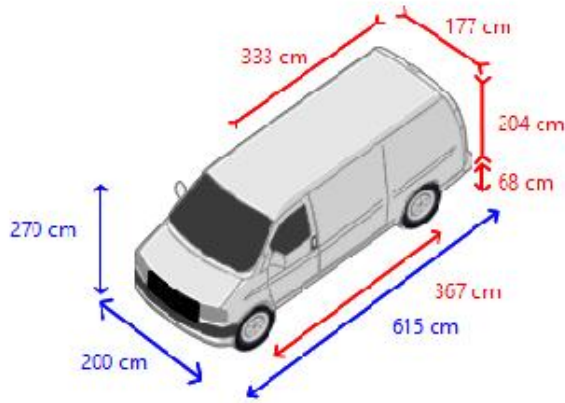

Dimensions

KLEYN VANS

KLEYN GROUP **KLEYN** TRUCKS **KLEYN** TRAILERS **KLEYN** SERVICES

Kleyn Vans B.V.®
P.O. Box 3
4214 ZJ Vuren
Zeiving 12
4214 KT Vuren
The Netherlands

IBAN: NL32RABO0317847430
SWIFT/BIC: RABONL2U

KvK 11044363
BTW/VAT NL807901337B01

Inspection report

Chassis

Dashboard display codes

Electrical

Cabin

Internal

External

Steering column

Suspension

Chassis

Brakes

Drivetrain

Engine, general

Cooling system

Fuel system

Exhaust system

Greasing system

Gearbox

Clutch

Drivetrain

Superstructure

Internal condition

External condition

Tyres/Wheels

Tyres

Tires and axles

1

2

Tire size: 235/65R16,0
spring suspension
Disc brakes

Tire size: 235/65R16,0
spring suspension
Disc brakes

Contact information

info@kleyn.com
Tel: +31 183 668 444

Legenda for inspection report

Very good state
 Good state
 Reasonable state
 Moderate state
 Does not meet requirements