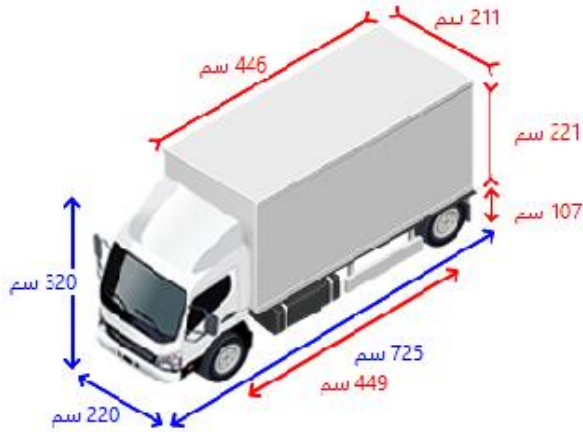

KLEYN VANS

KLEYN GROUP **KLEYN** TRUCKS **KLEYN** TRAILERS **KLEYN** SERVICES

Kleyn Vans B.V.®
P.O. Box 3
4214 ZJ Vuren
Zeiving 12
4214 KT Vuren
The Netherlands

IBAN: NL32RABO0317847430
SWIFT/BIC: RABONL2U

KvK 11044363
BTW/VAT NL807901337B01

/