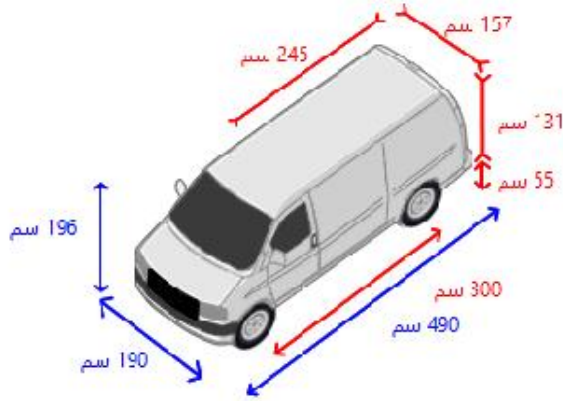

KLEYN VANS

KLEYN GROUP **KLEYN** TRUCKS **KLEYN** TRAILERS **KLEYN** SERVICES

Kleyn Vans B.V.®
P.O. Box 3
4214 ZJ Vuren
Zeiving 12
4214 KT Vuren
The Netherlands

IBAN: NL32RABO0317847430
SWIFT/BIC: RABONL2U

KvK 11044363
BTW/VAT NL807901337B01

/

info@kleyn.com
Tel: +31 183 668 444

/