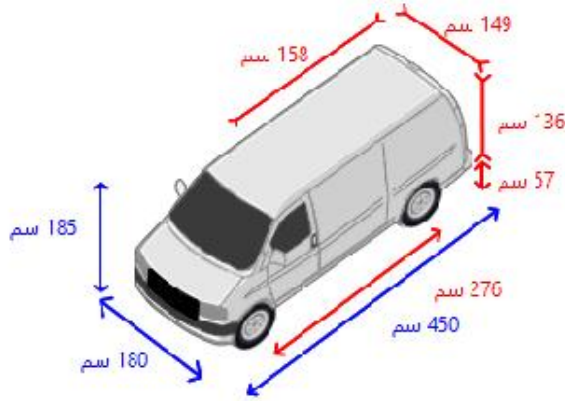

KLEYN VANS

KLEYN GROUP **KLEYN** TRUCKS **KLEYN** TRAILERS **KLEYN** SERVICES

Kleyn Vans B.V.®
P.O. Box 3
4214 ZJ Vuren
Zeiving 12
4214 KT Vuren
The Netherlands

IBAN: NL32RABO0317847430
SWIFT/BIC: RABONL2U

KvK 11044363
BTW/VAT NL807901337B01

/

info@kleyn.com
Tel: +31 183 668 444

/