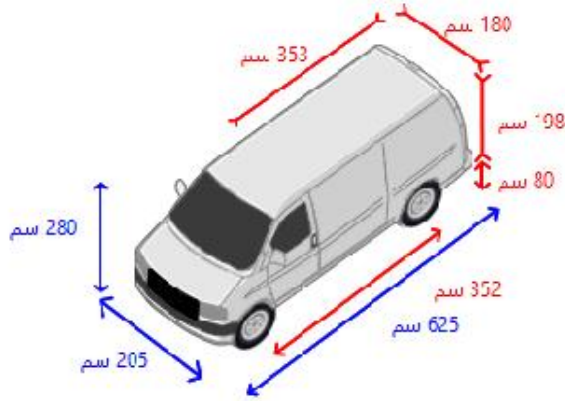

KLEYN VANS

KLEYN GROUP **KLEYN** TRUCKS **KLEYN** TRAILERS **KLEYN** SERVICES

Kleyn Vans B.V.®
P.O. Box 3
4214 ZJ Vuren
Zeiving 12
4214 KT Vuren
The Netherlands

IBAN: NL32RABO0317847430
SWIFT/BIC: RABONL2U

KvK 11044363
BTW/VAT NL807901337B01

/

info@kleyn.com
Tel: +31 183 668 444

/